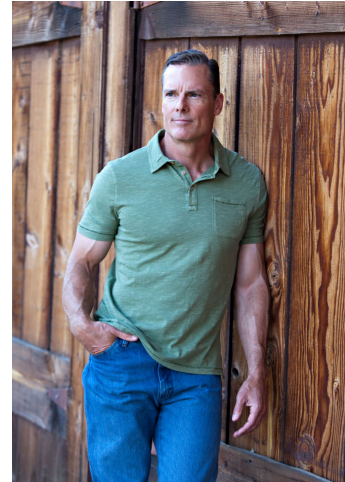

FONTAINE HERO

MODEL & TALENT AGENCY

Ken Wood

Height : 6'0" / 183 cm | Waist : 33" / 84 cm | Hair Colour : Brown | Eyes : Green

FONTAINE HERO

MODEL & TALENT AGENCY

Ken Wood

Height : 6'0" / 183 cm | Waist : 33" / 84 cm | Hair Colour : Brown | Eyes : Green